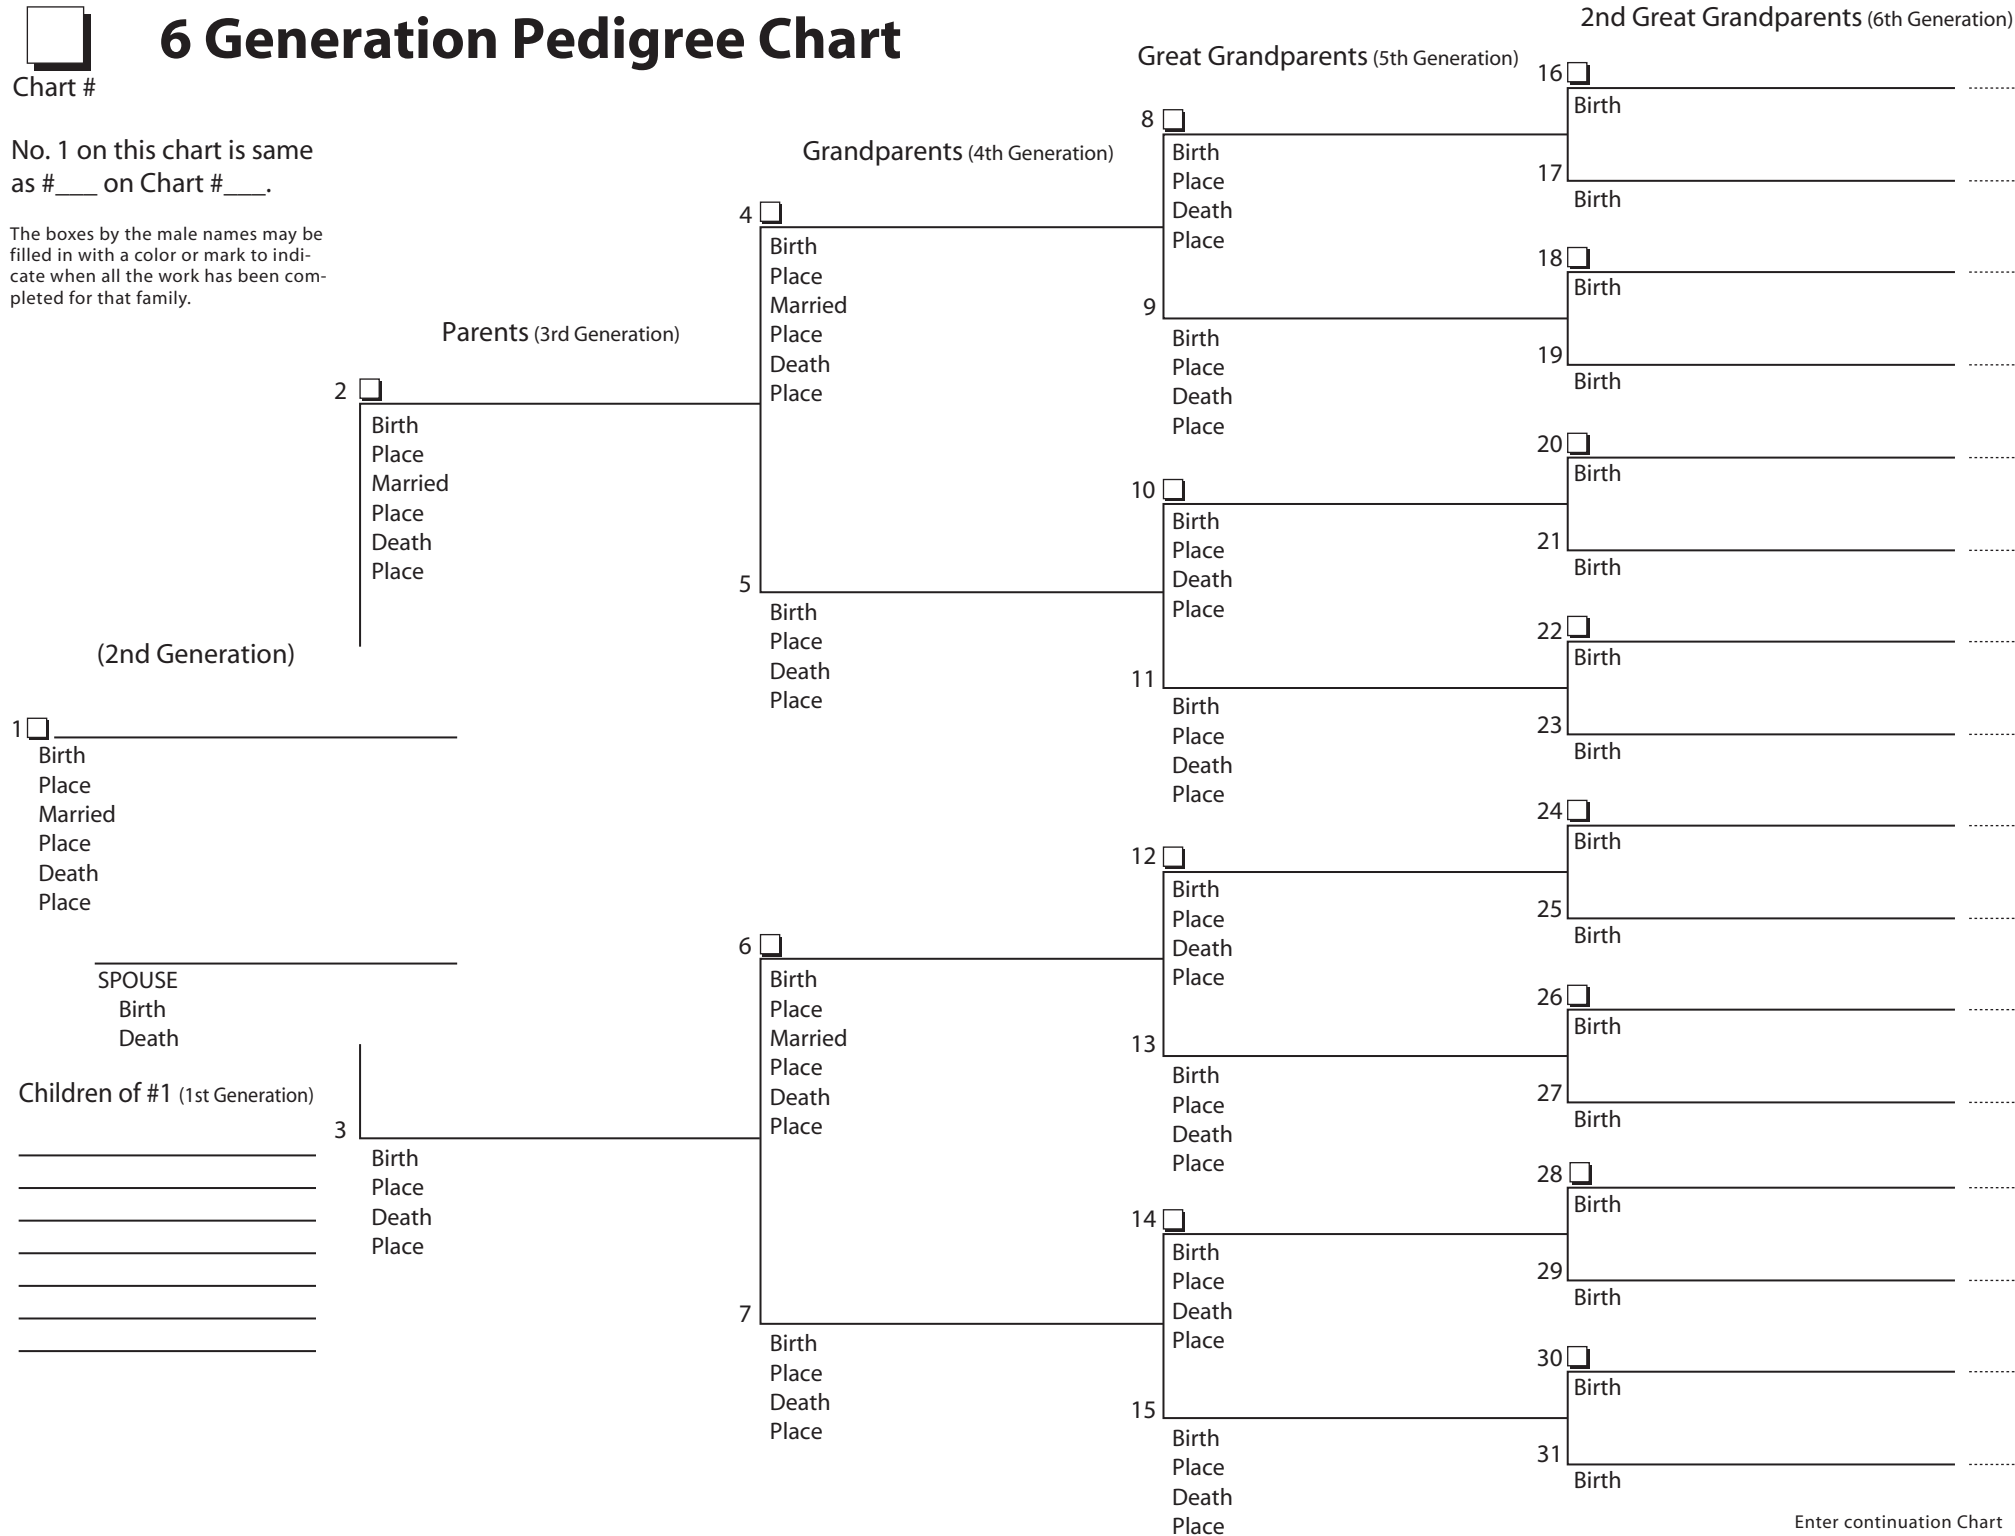

Chart #

6 Generation Pedigree Chart

No. 1 on this chart is same as #___ on Chart #___.

The boxes by the male names may be filled in with a color or mark to indicate when all the work has been completed for that family.

Enter continuation Chart number on dotted